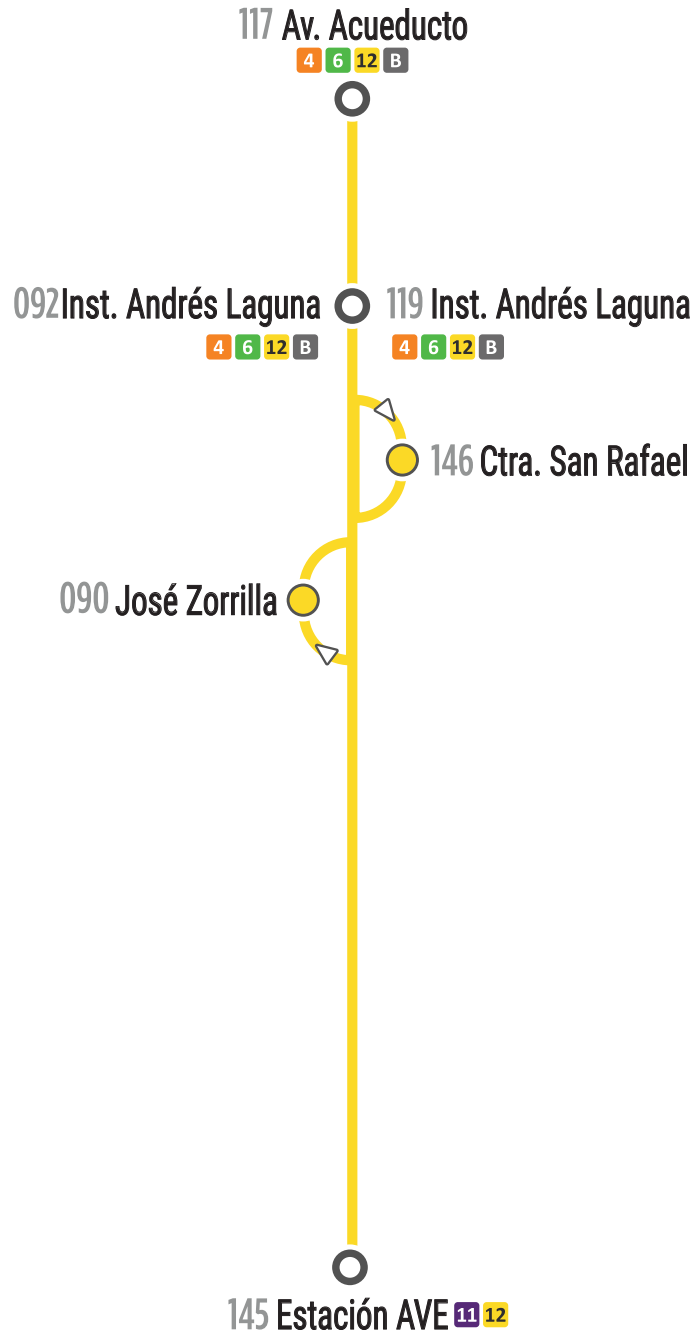

12 Av. Acueducto - Estación AVE